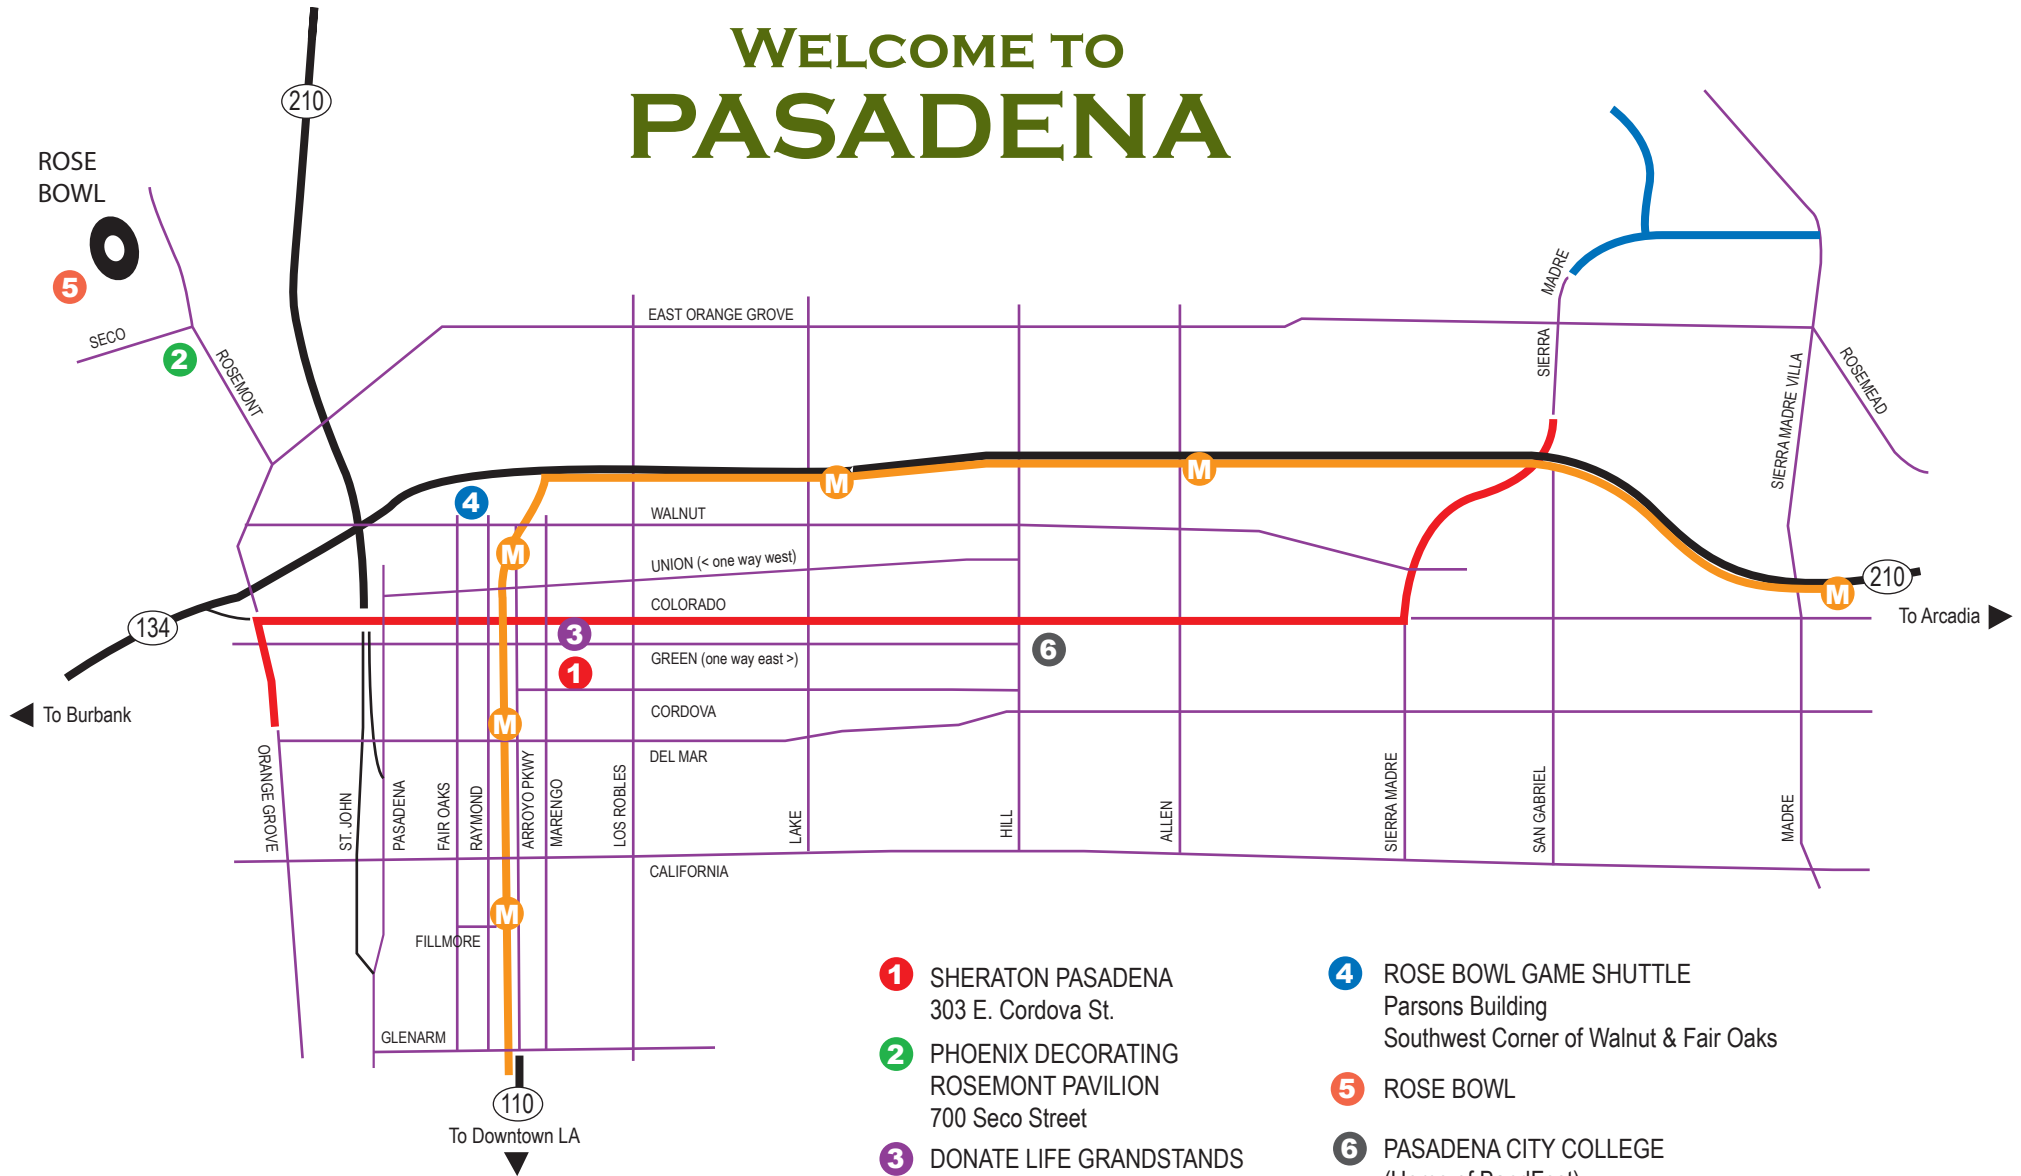

# WELCOME TO PASADENA

- 1** SHERATON PASADENA  
303 E. Cordova St.
- 2** PHOENIX DECORATING  
ROSEMONT PAVILION  
700 Seco Street
- 3** DONATE LIFE GRANDSTANDS  
300 E. Colorado Blvd.

- 4** ROSE BOWL GAME SHUTTLE  
Parsons Building  
Southwest Corner of Walnut & Fair Oaks
- 5** ROSE BOWL
- 6** PASADENA CITY COLLEGE  
(Home of BandFest)

- PARADE ROUTE
- POST-PARADE AREA
- M METRO GOLD LINE/STATION