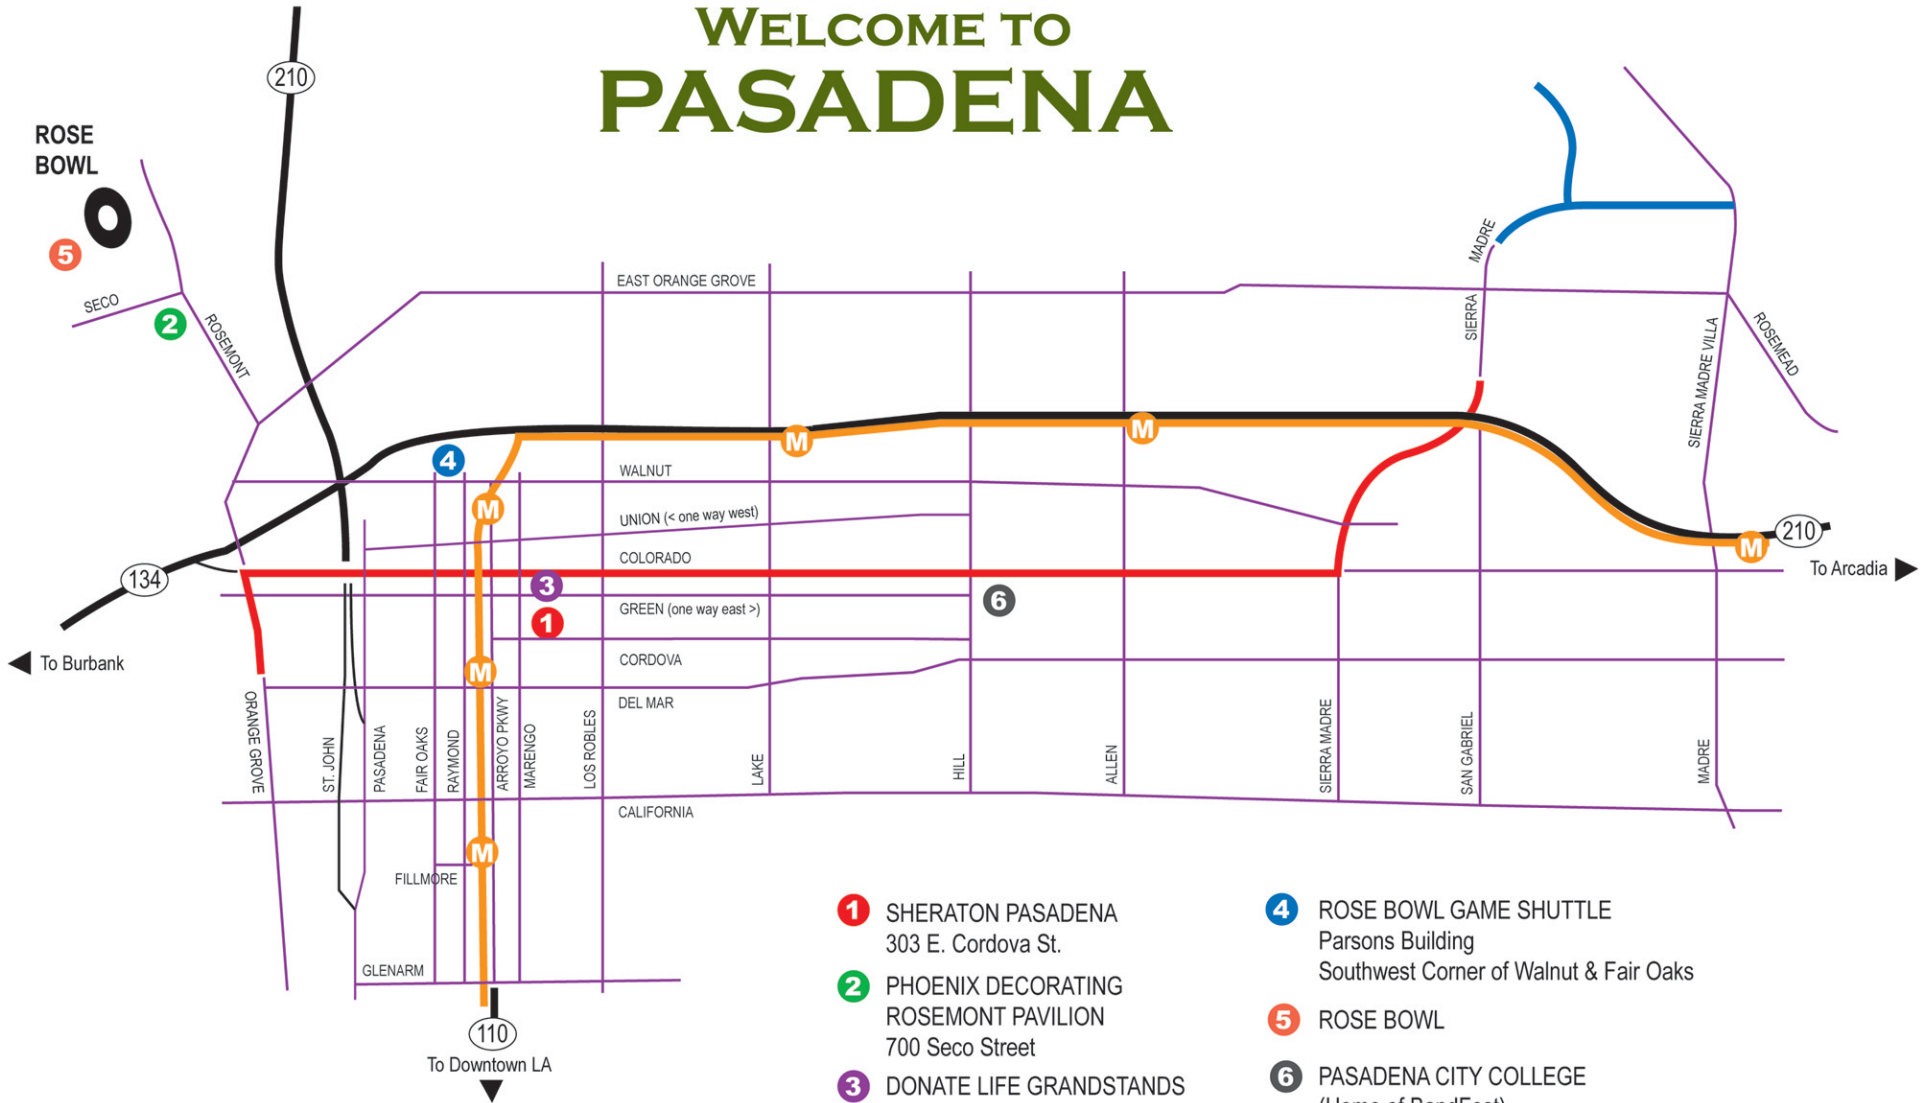

WELCOME TO PASADENA

- 1** SHERATON PASADENA
303 E. Cordova St.
- 2** PHOENIX DECORATING
ROSEMONT PAVILION
700 Seco Street
- 3** DONATE LIFE GRANDSTANDS
300 E. Colorado Blvd.

- 4** ROSE BOWL GAME SHUTTLE
Parsons Building
Southwest Corner of Walnut & Fair Oaks
- 5** ROSE BOWL
- 6** PASADENA CITY COLLEGE
(Home of BandFest)

- PARADE ROUTE
- POST-PARADE AREA
- M METRO GOLD LINE/STATION